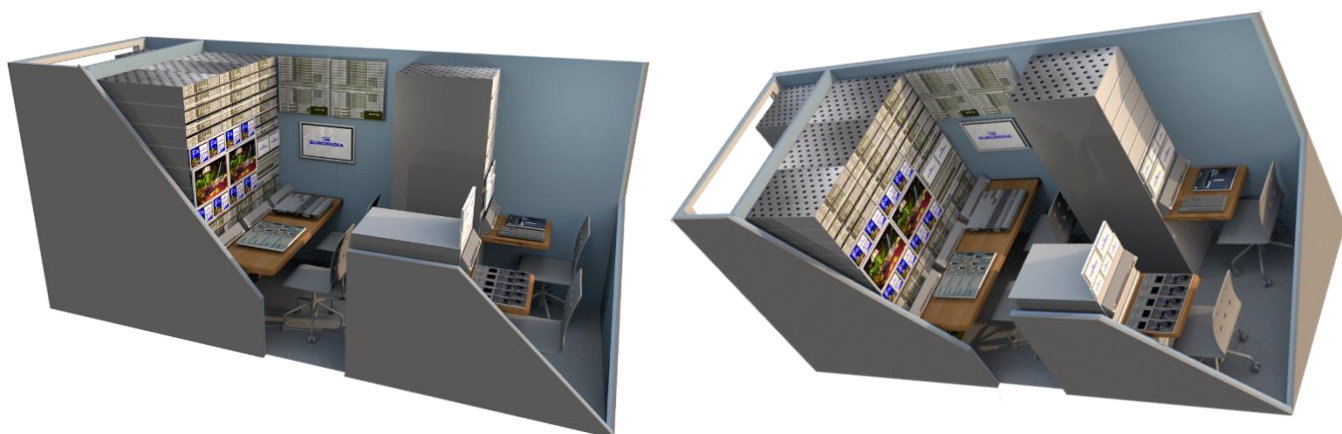

F43

GENERAL

Poids lourd
6 positions

POWER & ENERGY

Voltage : P17 32A Mono
Connecteur: 32 Mono – Adapters on demand 7,5 KVA
Electrical Power: Generating Unit (11KVA)

DIMENSIONS

INTERIOR VIEW

MONITORING

TECHNICAL FEATURES

F43

5 CAMERAS

PRODUCTION

HD Vision Mixer	Ross Carbonite 2M/E
Character Generator	2
HD Inputs	32

TRANSMISSION

Diamond simple offset	1,30m
Modulator	2 Newtec DVB-S/S2 2+0MPEG 2/4 HD
Encoding	1IRD DVB-S2 MPEG 2/4
Ampli	2x150 W

VTR

Maximum Positions	4 VTR / 1 LSM – EVS XT3 8 or 12 channels
Server	2 Ko
HD Type VTR / HDR	On demand
Multiviewers / Splittermonitors	2x Ross

AUDIO

Audio Mixer	Yamaha DM 1 000
Inputs/Outputs	24
Speakers	
ISDN Codec Interfaces	

APPAREILS AUDIO

Wired Microphones	
Wireless Microphones	
Multi Track Audio Recorder	on demand
Audio effect units	
Effects type	

INTERCOM

Communication Matrix	Zeus 2 ports
Wireless Talk Back Equipment	4 talkie-walkie