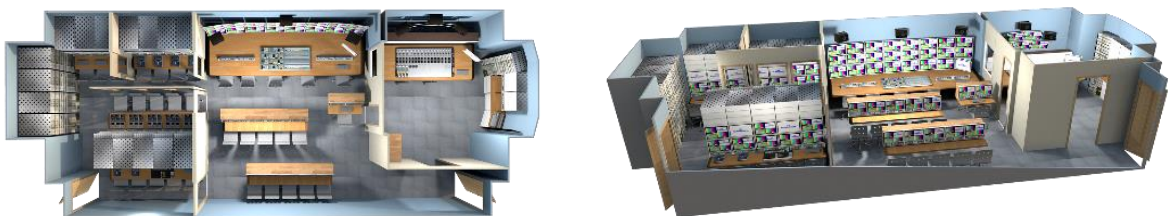

CAR A3

GÉNÉRAL

Triple expando & semi trailer
36 places

POWER & ENERGY

Voltage : 380/400
Connector Type : 2 x Marechal 56 63
Amp 5 Pin

DIMENSIONS & WEIGHT

INTERIOR VIEW

MONITORING

TECHNICAL FEATURES CAR A3

24 CAMERAS

PRODUCTION

Monitors	2 LCD 42" HD / 9 LCD 21"
Multimedia	LACIE
HD Vision Mixer	Kayenne XL 4 ME
DVE/Channels HD	20 + 4
Monitor Wall	20 Vutrix Quad 24 " HD / 4 Vutrix Multiviewer 24 " HD.

VTR

Maximum Positions	22
HD Type VTR / HDR	Sony HDCAM / XDCAM / XT3 8 or 12 channels

VTR

Multiviewers / Splitters	Evertz 16x2 Evertz 8x2
--------------------------	---------------------------

AUDIO

Audio Mixer Type	SSL C100
Inputs/Outputs	40 micros/12 sorties 8 line in/out 8 aes 48 micros
Surround Capabilities	5.1 et Surround
Speakers	K et H 410-110
ISDN Codec Interfaces	double codec RIEDEL 2 Insert Tel
Audio Matrix Type	PROBEL